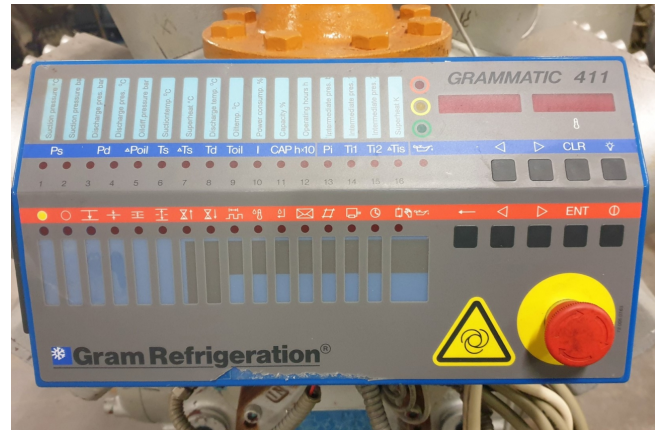

## Specifications

Merk	Gram
Type	Grammatic 411
Spec.	Controller
Stock	1